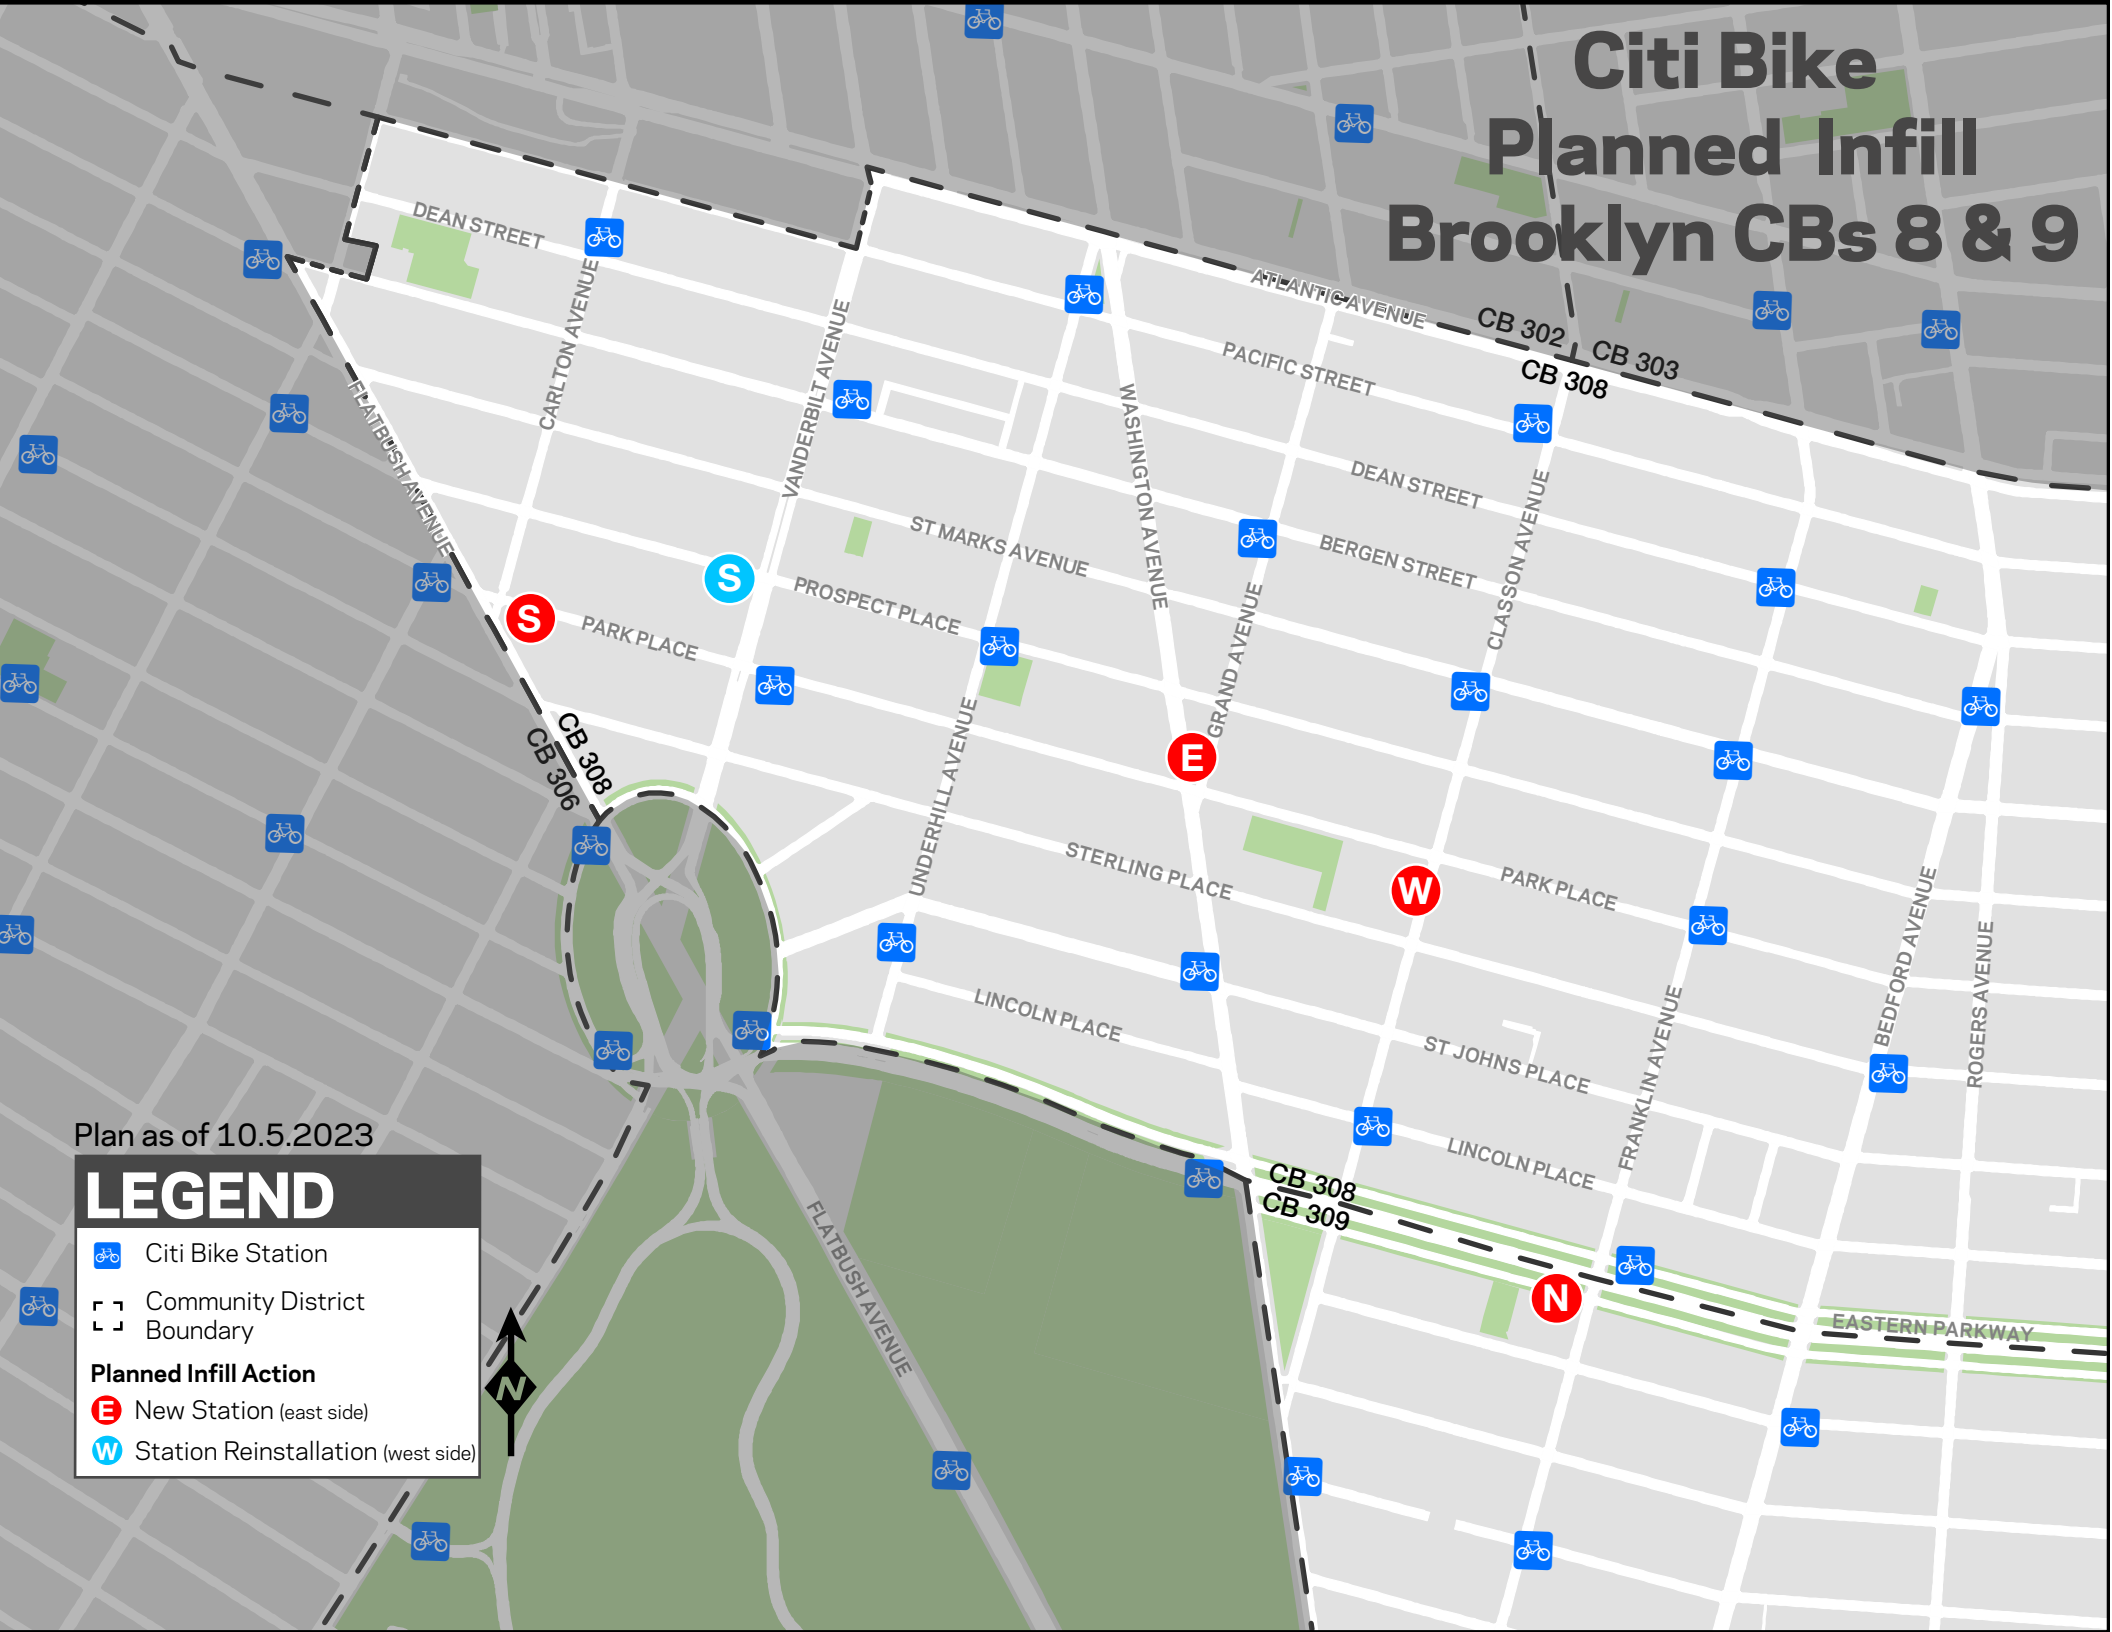

Citi Bike Planned Infill Brooklyn CBs 8 & 9

Plan as of 10.5.2023

LEGEND

-  Citi Bike Station
-  Community District Boundary
- Planned Infill Action**
-  New Station (east side)
-  Station Reinstallation (west side)