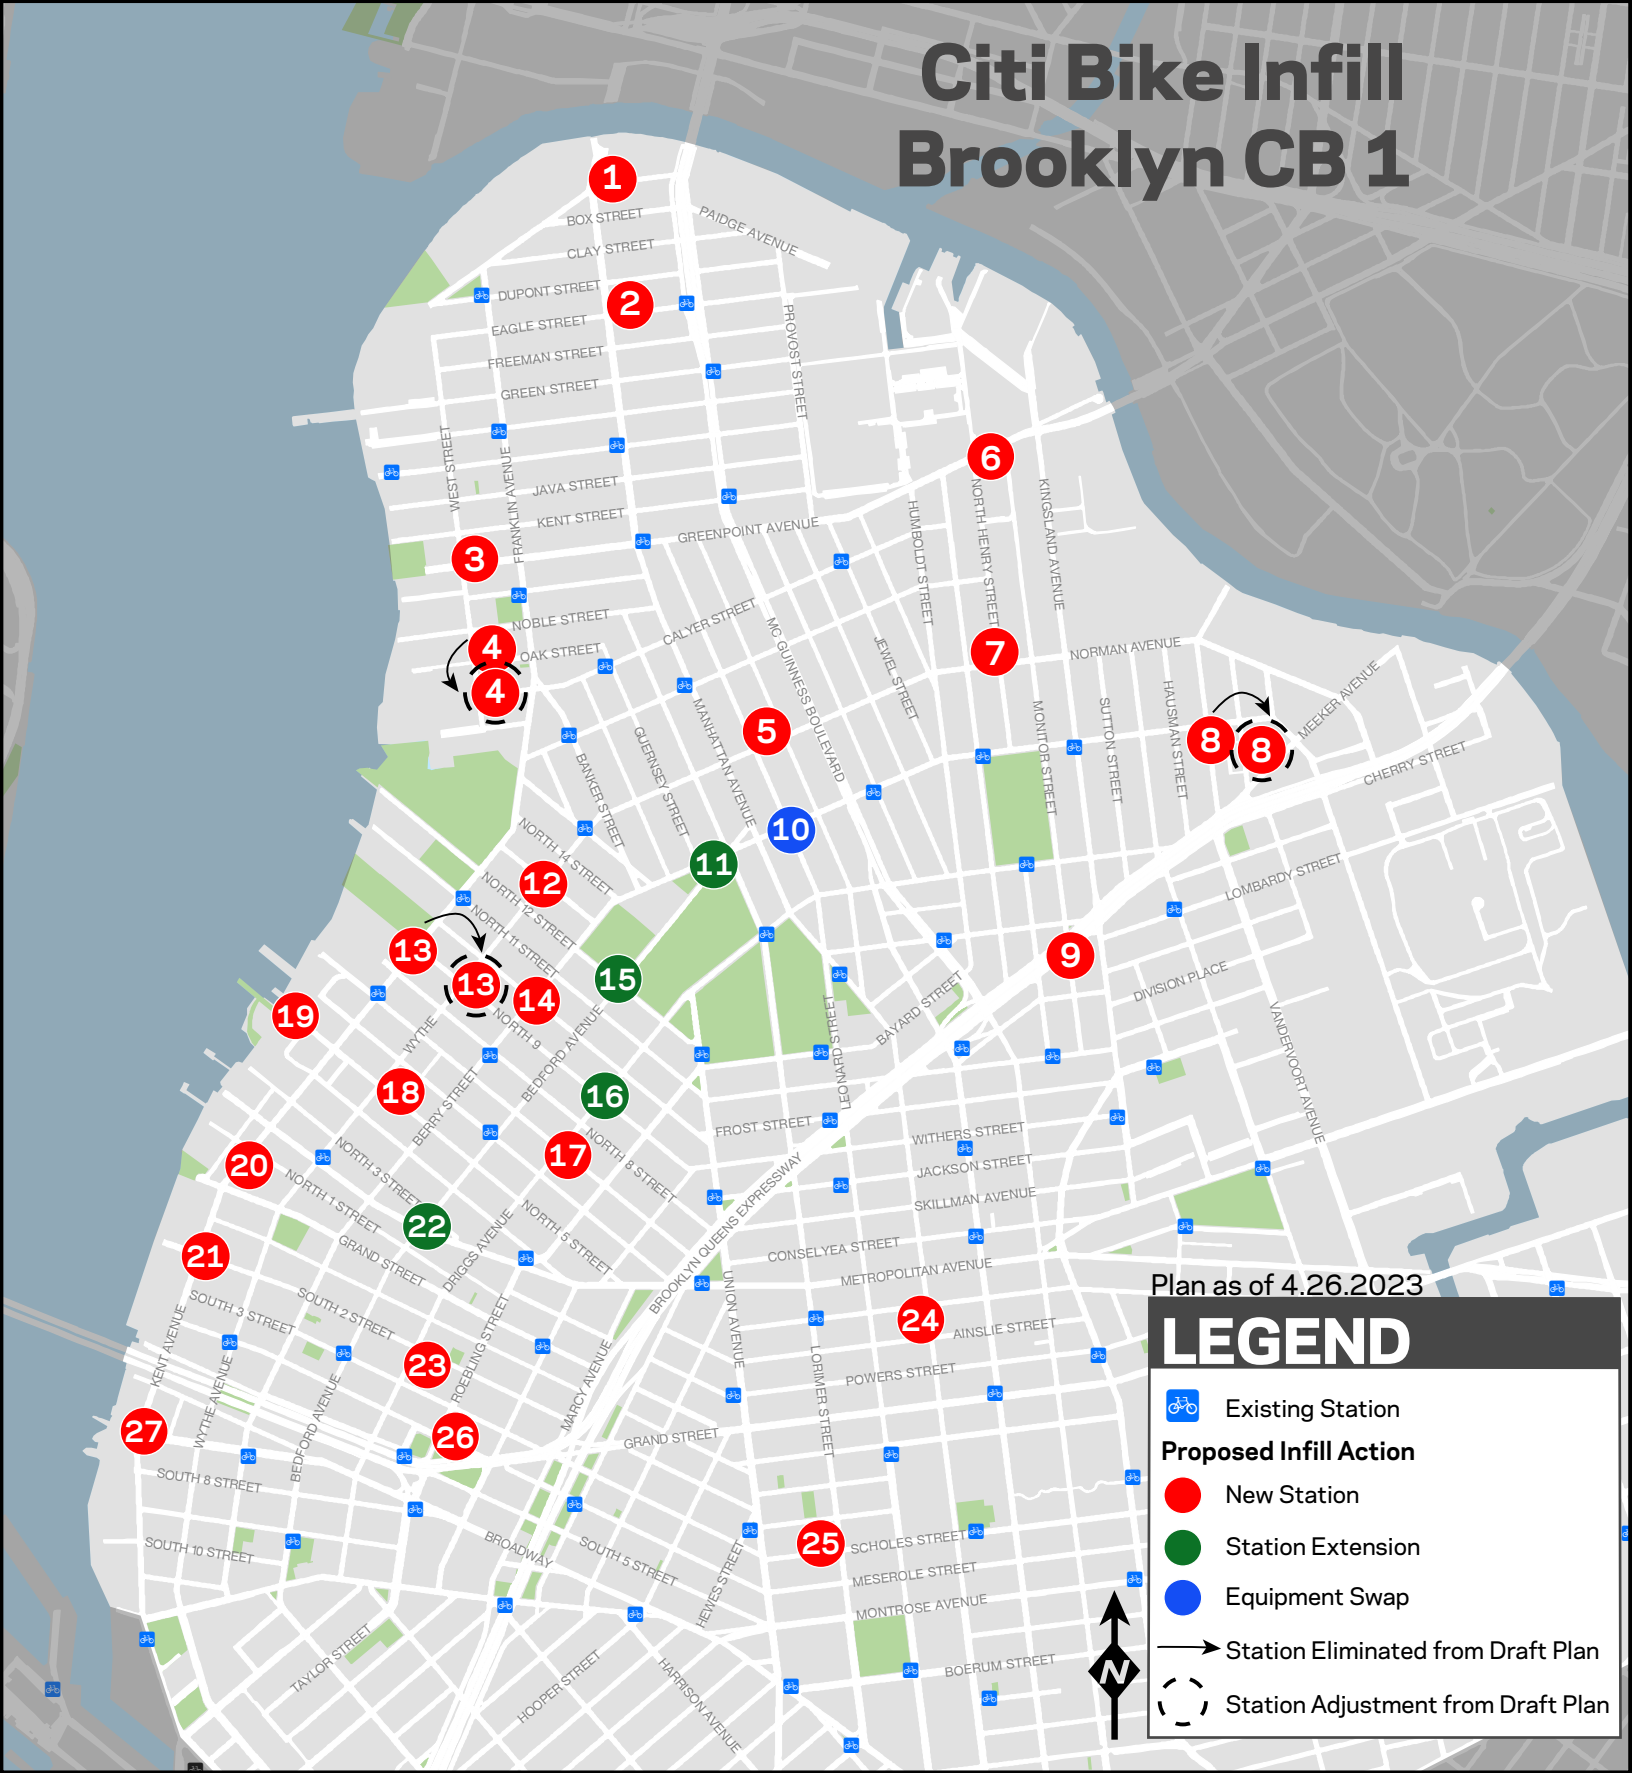

# Citi Bike Infill Brooklyn CB 1

Plan as of 4.26.2023

## LEGEND

-  Existing Station
- Proposed Infill Action**
-  New Station
-  Station Extension
-  Equipment Swap
-  Station Eliminated from Draft Plan
-  Station Adjustment from Draft Plan