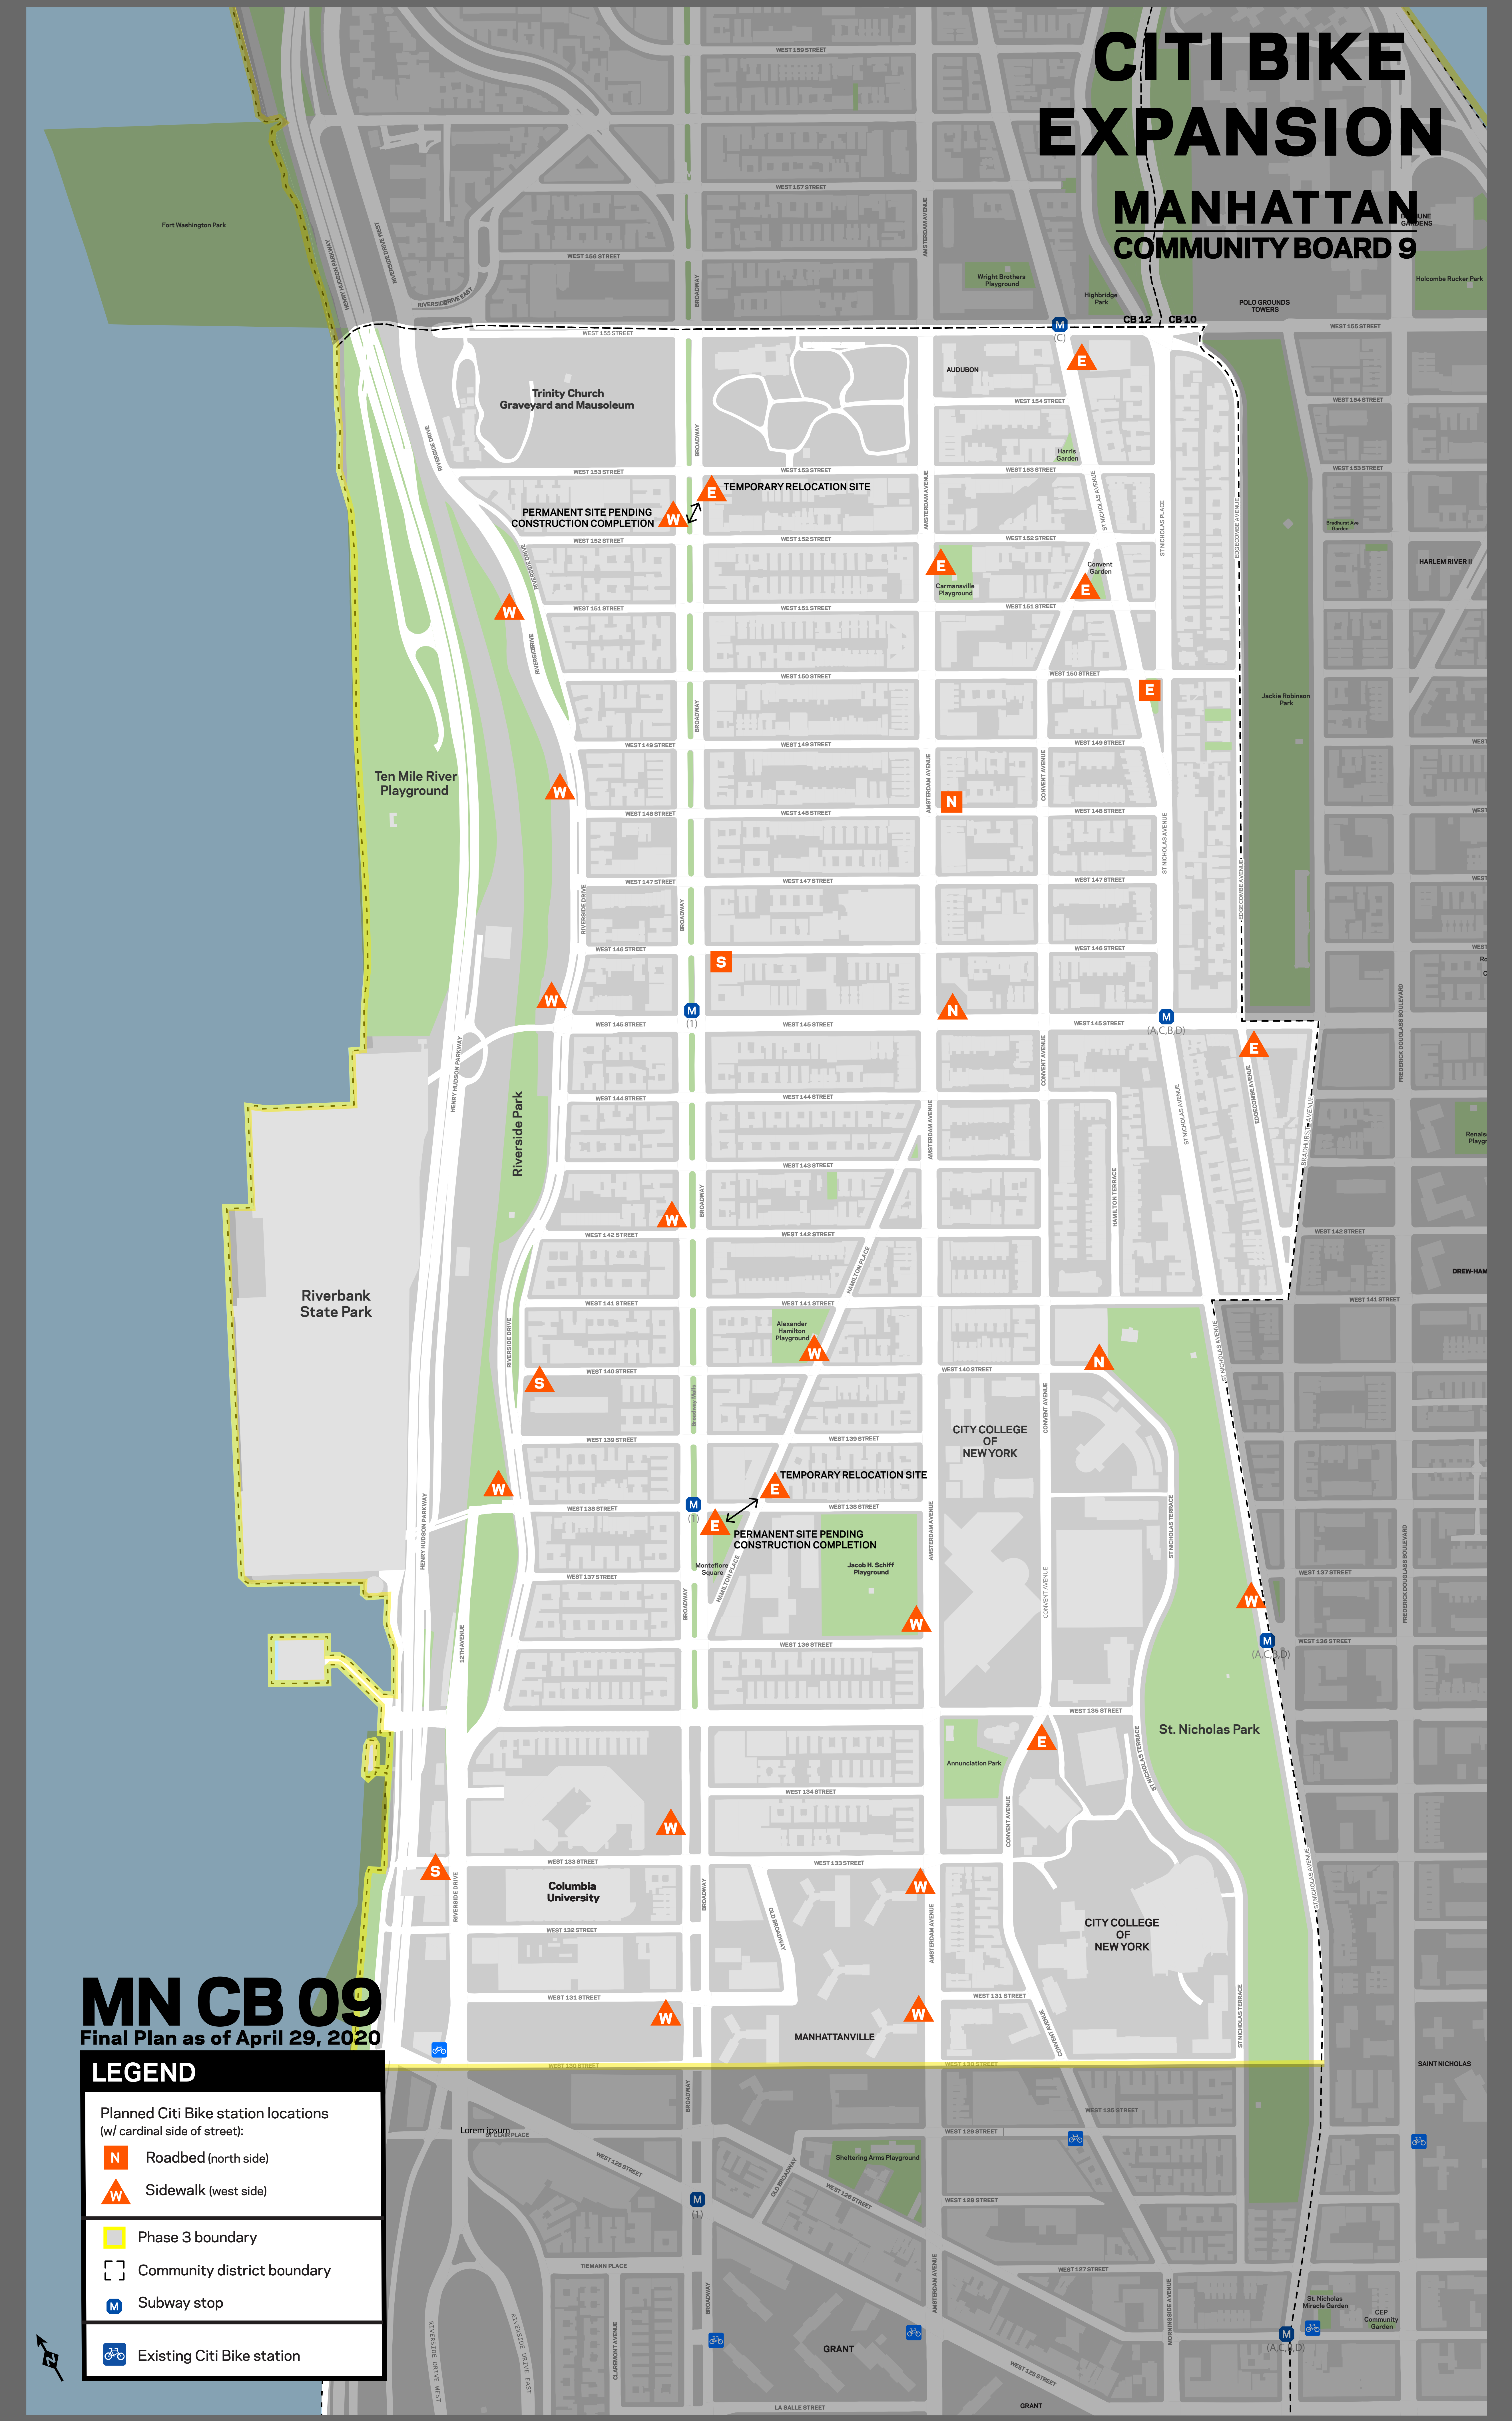

# CITI BIKE EXPANSION

## MANHATTAN COMMUNITY BOARD 9

**MN CB 09**  
Final Plan as of April 29, 2020

### LEGEND

- Planned Citi Bike station locations (w/ cardinal side of street):
  - N Roadbed (north side)
  - W Sidewalk (west side)
- Phase 3 boundary
- Community district boundary
- M Subway stop
- 🚲 Existing Citi Bike station