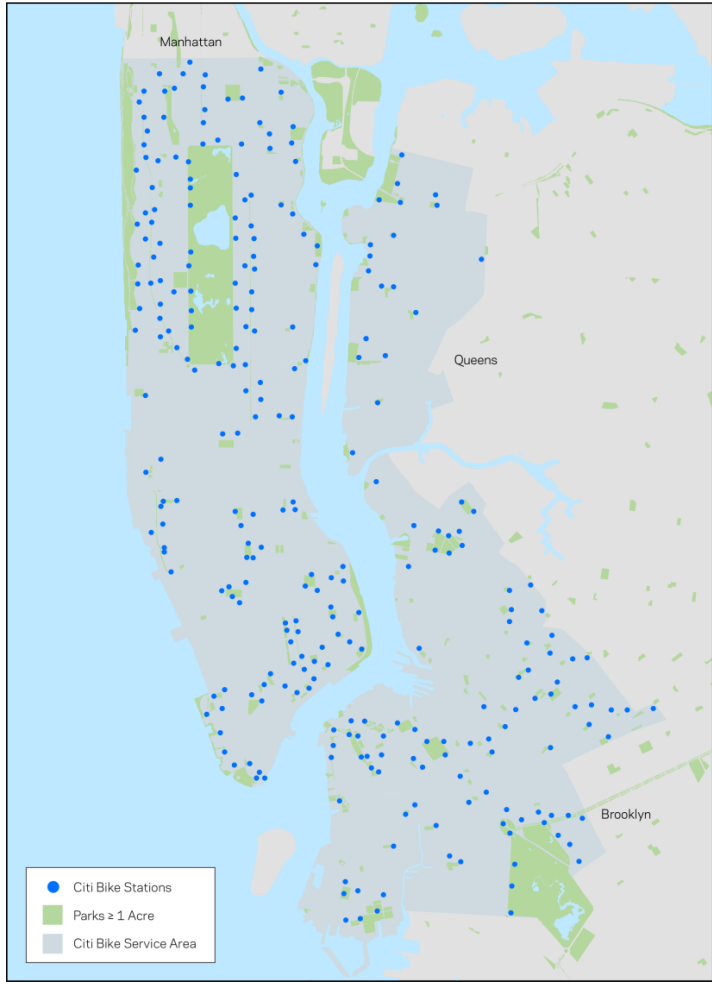

Fig. 1: Map of Citi Bike service area

Bike Share & Parks Inside of the Citi Bike Service Area

Citi Bike provides transportation access to the majority of parks within its service area. There are 179 parks of one acre or greater in size within the Citi Bike service area, 126 of which have a bike share station within 500 feet. (See Figure 2.) Fifty-seven of these parks have a station either along the perimeter or just within the park’s boundary.

Examined from the opposite perspective, 293 of the 750 total Citi Bike stations—nearly 40 percent—are within 500 feet of a park. One hundred stations are directly adjacent to or within NYC Parks property. These numbers demonstrate that NYCDOT considers parks to be important destinations for Citi Bike users. Additional information on Citi Bike stations near parks can be found in the Appendix.

Fig. 2: Map of Citi Bike stations that are within 500' of a park one acre or greater

Appendix

A. NYC Parks (one acre or greater) with a Citi Bike station within 500'

The following table lists the 126 parks that have a bike share station within 500'. It also shows the number of stations that are within 500' of each park.