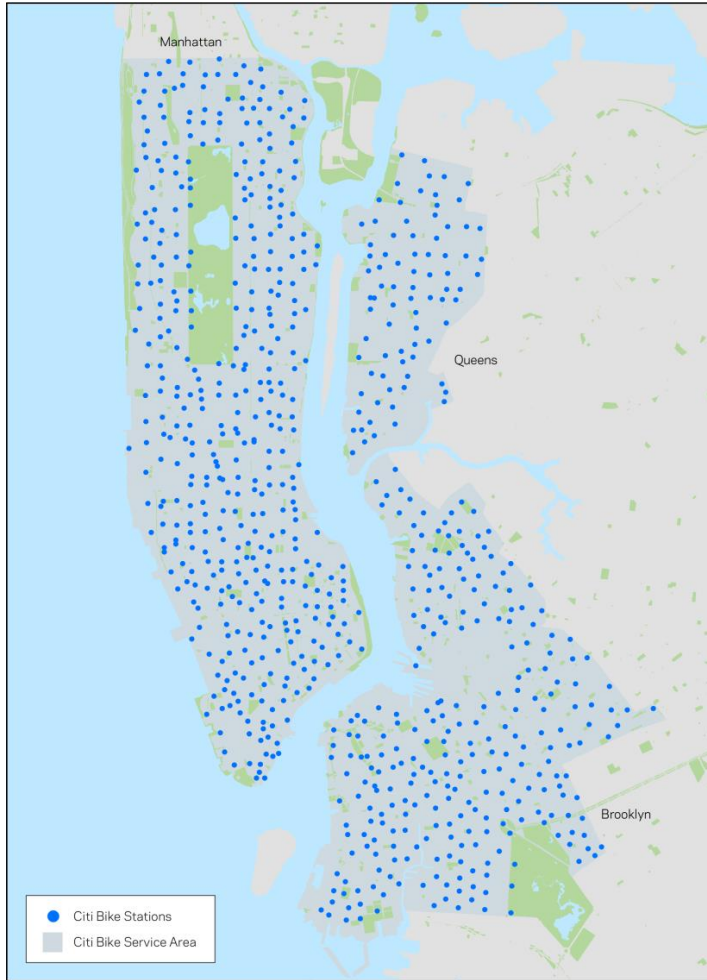

Fig. 1: Map of Citi Bike service area

Bike Share & Parks Inside of the Citi Bike Service Area

Citi Bike provides transportation access to the majority of parks within its service area. There are 179 parks of one acre or greater in size within the Citi Bike service area, 126 of which have a bike share station within 500 feet. (See Figure 2.) Fifty-seven of these parks have a station either along the perimeter or just within the park’s boundary.